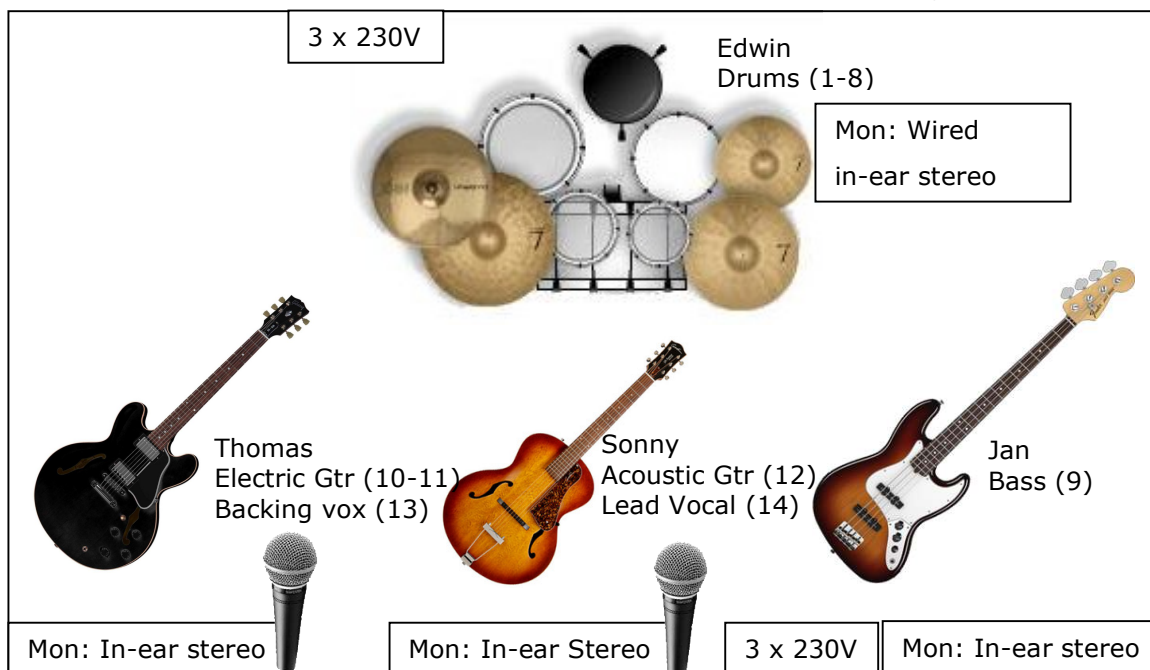

# Technische Fiche Geluid

**BEZETTING: FULL BAND**

+ 32 (0)479 405 499

info@gentlemenband.be

Ch	Instrument	Mic	Notes
1	Kick	D112, Beta52	don't over-compress
2	Snare Top	sm57, e904	No Gate
3	Snare Bottom	beta57, sm57	
4	Hi-Hat	km184,sm81	
5	Tom (rack)	e904, beta98	
6	Floortom	e904, beta98	
7	Overhead L	km184, c451, e914,...	
8	Overhead R	km184, c451, e914,...	
9	Bass	Balanced out (XLR)	
10	Electric Guitar L	Balanced out (XLR)	
11	Electric Guitar R	Balanced out (XLR)	
12	Acoustic Guitar	DI (XLR)	
13	Backing vocal L	sm58, beta57, e845	
14	Lead vocal Center	sm58, beta57, e845	

Op vraag en na overleg kan Gentlemen ook in wired belt packs (mono) voorzien voor de muzikanten. Indien noodzakelijk, kan de in-ear mix mono maar liever niet.